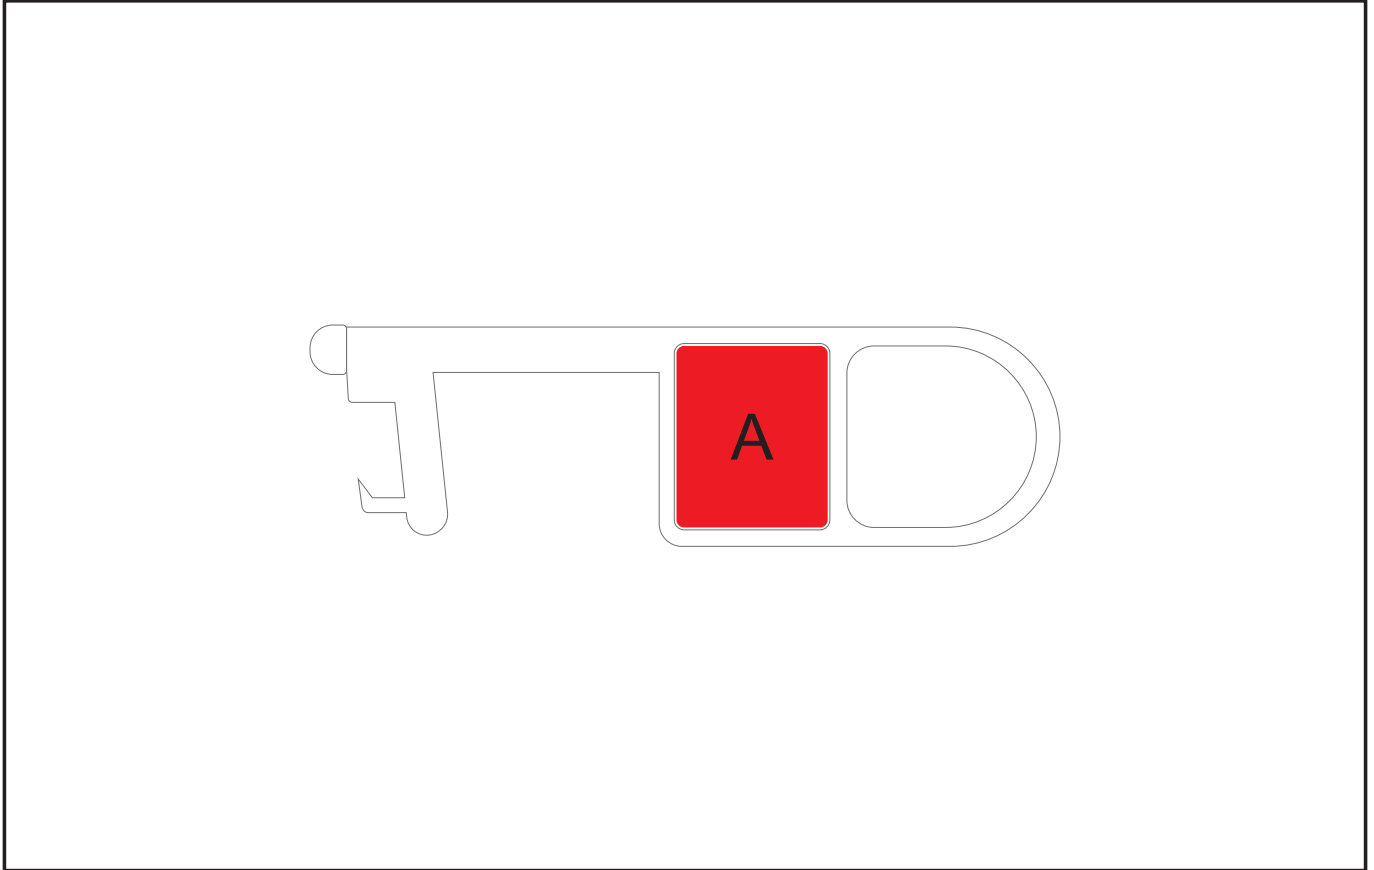

KH-7870

TRAYCE TOUCH-FREE STYLUS KEYHOLDER

Need to know:

Branding Qty: Min:1, Max:250

Branding Options:

Position A

1. Dome Sticker (DB) - Full Colour
Size: 20mm wide x 24mm high